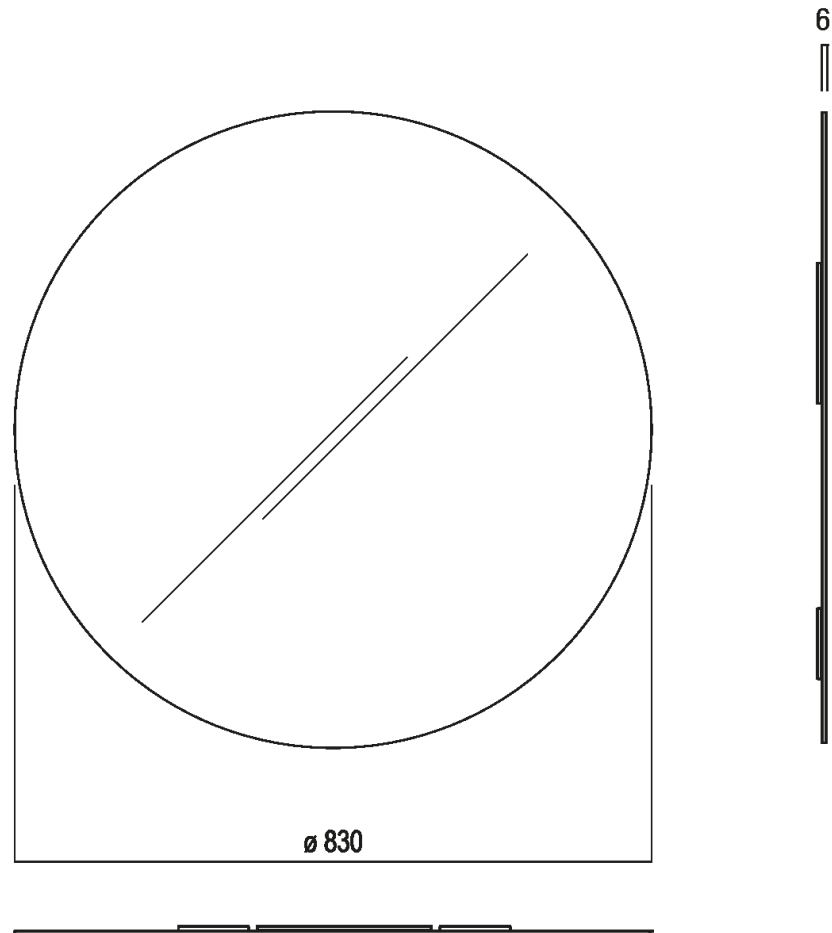

---

Round mirror without frame and without lighting system  
AMEM867N

Benedini Associati, 2010

---

Round mirror without frame with polished edge without lighting system. Mirror is fixed to the wall by means of screws and wall plugs.

---

Diameter:                      83 cm                      32" 43/64 inches

Main dimensions

**Installation notes**