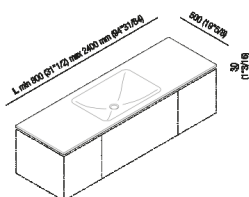

Countertop 3 cm (1" 1/8) with single, integrated washbasin Ottocento 001 AXXM011Z\_

Benedini Associati, 2002

Countertop with single, integrated washbasin Ottocento 001.

Height:	3 cm	1" 1/8 inches
Depth:	50 cm	19" 3/4 inches

**Finishes**

-  White Carrara
-  Black Marquina
-  White
-  Green Alpi
-  Dark Emperador

**Materials**

-  Marble
-  Cristalplant® biobased

Note: It is available with a minimum length of 80 cm (31" 1/4) and a maximum length of 240 cm (94" 1/2).