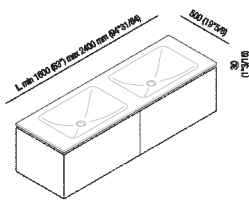

Countertop 3 cm (1" 1/8) with two integrated washbasins Ottocento 001  
 AXXM012Z\_

Benedini Associati, 2002

Countertop 3 cm (1" 1/8) with two integrated washbasins Ottocento 001.

Height:	3 cm	1" 1/8 inches
Depth:	50 cm	19" 3/4 inches

Note: It is available with a minimum length of 160 cm (63") and a maximum length of 240 cm (94" 1/2).

**Finishes**

-  White Carrara
-  Black Marquina
-  White
-  Green Alpi
-  Dark Emperador

**Materials**