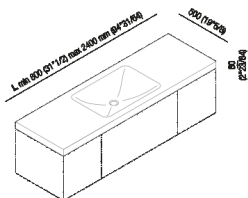

Countertop 6 cm (2" 3/8) with single, integrated washbasin Ottocento 001 AXMM011Z\_

Benedini Associati, 2002

Countertop 6 cm (2" 3/8) with single, integrated washbasin Ottocento 001.

Height:	6 cm	2" 3/8 inches
Depth:	50 cm	19" 3/4 inches

Note: It is available with a minimum length of 80 cm (31" 1/4) and a maximum length of 240 cm (94" 1/2).

**Finishes**

-  White Carrara
-  Black Marquina
-  White
-  Green Alpi
-  Dark Emperador

**Materials**