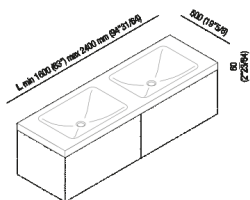

Countertop 6 cm (2" 3/8) with two integrated washbasins Ottocento 001  
 AXMM012Z\_

Benedini Associati, 2002

Countertop 6 cm (2" 3/8) with two integrated washbasins Ottocento 001.

Height:	6 cm	2" 3/8 inches
Depth:	50 cm	19" 3/4 inches

Note: It is available with a minimum length of 160 cm (63") and a maximum length of 240 cm (94" 1/2).

**Finishes**

-  White Carrara
-  Black Marquina
-  White
-  Green Alpi
-  Dark Emperador

**Materials**