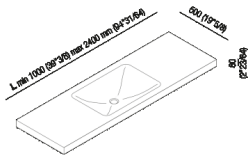

Countertop 6 cm (2" 3/8) with single, integrated washbasin Ottocento 001 AXNM011Z_

Benedini Associati, 2002

Finishes

-  White Carrara
-  Black Marquina
-  White
-  Green Alpi
-  Dark Emperador

Materials

-  Marble
-  Cristalplant® biobased

Countertop 6 cm (2" 3/8) with single, integrated washbasin Ottocento 001.

Height:	6 cm	2" 3/8 inches
Depth:	50 cm	19" 3/4 inches

Note: It is available with a minimum length of 100 cm (39" 7/8) and a maximum length of 240 cm (94" 1/2).