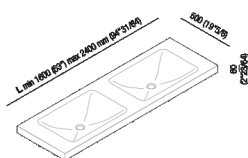

Countertop 6 cm (2" 3/8) with two integrated washbasins Ottocento 001
 AXNM012Z_

Benedini Associati, 2002

Countertop 6 cm (2" 3/8) with two integrated washbasins Ottocento 001.

Finishes

-  White Carrara
-  Black Marquina
-  White
-  Green Alpi
-  Dark Emperador

Materials

-  Marble
-  Cristalplant® biobased

| | | |
|---------|-------|----------------|
| Height: | 6 cm | 2" 3/8 inches |
| Depth: | 50 cm | 19" 3/4 inches |

Note: It is available with a minimum length of 160 cm (63") and a maximum length of 240 cm (94" 1/2).