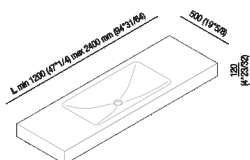

Countertop 12 cm (4" 3/4) with single,  
 integrated washbasin Ottocento 001  
 AXAM011Z\_

Benedini Associati, 2002

**Finishes**

-  White Carrara
-  Black Marquina
-  White
-  Green Alpi
-  Dark Emperador

**Materials**

-  Marble
-  Cristalplant® biobased

Countertop 12 cm (4" 3/4) with single, integrated washbasin Ottocento 001.

Height:	12 cm	4" 3/4 inches
Depth:	50 cm	19" 3/4 inches

Note: It is available with a minimum length of 120 cm (47" 1/4) and a maximum length of 240 cm (94" 1/2).