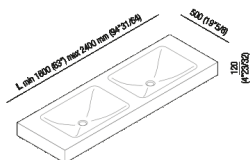

Countertop 12 cm (4" 3/4) with two integrated washbasins Ottocento 001  
 AXAM012Z\_

Benedini Associati, 2002

Countertop 12 cm (4" 3/4) with two integrated washbasins Ottocento 001.

Height:	12 cm	4" 3/4 inches
Depth:	50 cm	19" 3/4 inches

Note: It is available with a minimum length of 160 cm (63") and a maximum length of 240 cm (94" 1/2).

**Finishes**

-  White Carrara
-  Black Marquina
-  White
-  Green Alpi
-  Dark Emperador

**Materials**