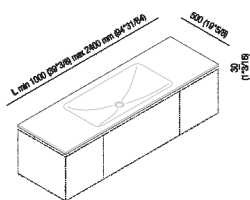

Countertops 3 cm (1" 1/8) with single, integrated washbasin Ottocento 002 AXXM021Z_

Benedini Associati, 2002

Flat XL top to be rested on cabinets, with 3 cm of thickness, with single integrated Ottocento 002 washbasin. Available in Cristalplant® biobased or marble.

Finishes

-  White Carrara
-  Black Marquina
-  White
-  Green Alpi
-  Dark Emperador

Materials

-  Marble
-  Cristalplant® biobased

Height:	3 cm	1" 1/8 inches
Depth:	50 cm	19" 3/4 inches

Note: It is available with a minimum length of 100 cm (39" 7/8) and a maximum length of 240 cm (94" 1/2).