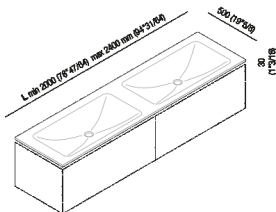

Countertop 3 cm (1" 1/8) with two integrated washbasins Ottocento 002
 AXXM022Z_

Benedini Associati, 2002

Flat XL top to be rested on cabinets, with 3 cm of thickness, with double integrated Ottocento 002 washbasin. Available in Cristalplant® biobased or marble.

Height:	3 cm	1" 1/8 inches
Depth:	50 cm	19" 3/4 inches

Note: It is available with a minimum length of 200 cm (78" 3/4) and a maximum length of 240 cm (94" 1/2).

Finishes

-  White Carrara
-  Black Marquina
-  White
-  Green Alpi
-  Dark Emperador