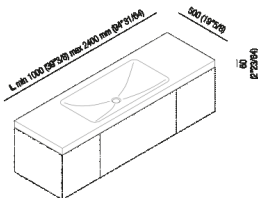

Countertop 6 cm (2" 3/8) with single, integrated washbasin Ottocento 002 AXMM021Z_

Benedini Associati, 2002

Flat XL top to be rested on cabinets, with 6 cm of thickness, with single integrated Ottocento 002 washbasin. Available in Cristalplant® biobased or marble.

Height:	6 cm	2" 3/8 inches
---------	------	---------------

Depth:	50 cm	19" 3/4 inches
--------	-------	----------------

Note: It is available with a minimum length of 100 cm (39" 3/8) and a maximum length of 240 cm (94" 1/2).