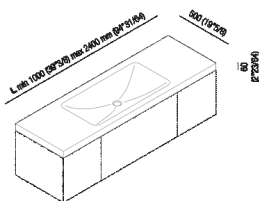

Countertop 6 cm (2" 3/8) with single, integrated washbasin Ottocento 002 AXMM021Z\_

Benedini Associati, 2002

Flat XL top to be rested on cabinets, with 6 cm of thickness, with single integrated Ottocento 002 washbasin. Available in Cristalplant® biobased or marble.

Height:	6 cm	2" 3/8 inches
Depth:	50 cm	19" 3/4 inches

Note: It is available with a minimum length of 100 cm (39" 3/8) and a maximum length of 240 cm (94" 1/2).