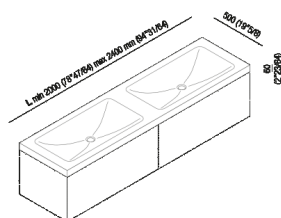

Countertop 6 cm (2" 3/8) with two integrated washbasins Ottocento 002  
 AXMM022Z\_

Benedini Associati, 2002

Flat XL top to be rested on cabinets, with 6 cm of thickness, with double integrated Ottocento 002 washbasin. Available in Cristalplant® biobased or marble.

Height:	6 cm	2" 3/8 inches
---------	------	---------------

Depth:	50 cm	19" 3/4 inches
--------	-------	----------------

Note: It is available with a minimum length of 200 cm (78" 3/4) and a maximum length of 240 cm (94" 1/2).