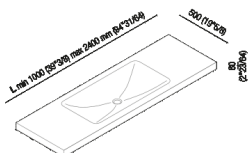

Countertop 6 cm (2" 3/8) with single, integrated washbasin Ottocento 002 AXNM021Z_

Benedini Associati, 2002

Flat XL self-bearing top with 6 cm thickness with single Ottocento 002 washbasin. Available in Cristalplant® biobased or marble.

Height:	6 cm	2" 3/8 inches
Depth:	50 cm	19" 3/4 inches

Note: It is available with a minimum length of 100 cm (39" 3/8) and a maximum length of 240 cm (94" 1/2).

Finishes

-  White Carrara
-  Black Marquina
-  White
-  Green Alpi
-  Dark Emperador