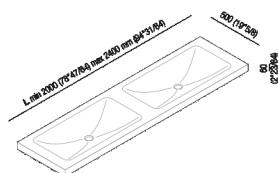

Countertop 6 cm (2" 3/8) with two integrated washbasins Ottocento 002
 AXNM022Z_

Benedini Associati, 2002

Flat XL self-bearing top with 6 cm thickness with double Ottocento 002 washbasin.
 Available in Cristalplant® biobased or marble.

Height:	6 cm	2" 1/8 inches
Depth:	50 cm	19" 3/4 inches

Note: It is available with a minimum length of 200 cm (78" 3/4) and a maximum length of 240 cm (94" 1/2).

Finishes

-  White Carrara
-  Black Marquina
-  White
-  Green Alpi
-  Dark Emperador