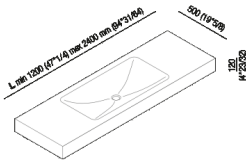

Countertop 12 cm (4" 3/4) with single,
 integrated washbasin Ottocento 002
 AXAM021Z_

Benedini Associati, 2002

Flat XL self-bearing top with 12 cm thickness with single Ottocento 002 washbasin.
 Available in Cristalplant® biobased or marble.

Finishes

-  White Carrara
-  Black Marquina
-  White
-  Green Alpi
-  Dark Emperador

Materials

-  Marble
-  Cristalplant® biobased

| | | |
|---------|-------|----------------|
| Height: | 12 cm | 4" 3/4 inches |
| Depth: | 50 cm | 19" 3/4 inches |

Note: It is available with a minimum length of 120 cm (47" 1/4) and a maximum length of 240 cm (94" 1/2).