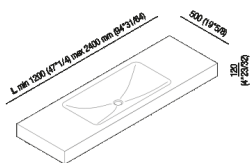

Countertop 12 cm (4" 3/4) with single,
 integrated washbasin Ottocento 002
 AXAM021Z_

Benedini Associati, 2002

Flat XL self-bearing top with 12 cm thickness with single Ottocento 002 washbasin.
 Available in Cristalplant® biobased or marble.

Finishes

-  White Carrara
-  Black Marquina
-  White
-  Green Alpi
-  Dark Emperador

Materials

-  Marble
-  Cristalplant® biobased

Height:	12 cm	4" 3/4 inches
Depth:	50 cm	19" 3/4 inches

Note: It is available with a minimum length of 120 cm (47" 1/4) and a maximum length of 240 cm (94" 1/2).