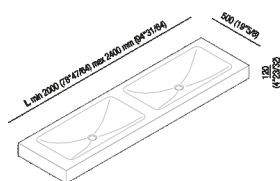

Countertop 12 cm (4" 3/4) with two integrated washbasins Ottocento 002
 AXAM022Z_

Flat XL self-bearing top with 12 cm thickness with double Ottocento 002 washbasin.
 Available in Cristalplant® biobased or marble.

Benedini Associati, 2002

Height:	12 cm	4" 3/4 inches
Depth:	50 cm	19" 3/4 inches

Note: It is available with a minimum length of 200 cm (78" 3/4) and a maximum length of 240 cm (94" 1/2).

Finishes

-  White Carrara
-  Black Marquina
-  White
-  Green Alpi
-  Dark Emperador