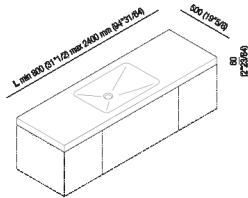

Countertop 6 cm (2" 3/8) with single, integrated washbasin Raso AXMRAS1Z\_

Benedini Associati, 2002

Flat XL top to be rested on cabinets, with 6 cm thick and single Raso washbasin integrated, in Exmar.

Height:	6 cm	2" 3/8 inches
---------	------	---------------

Depth:	50 cm	19" 3/4 inches
--------	-------	----------------

Note: It is available with a minimum length of 80 cm (31" 1/4) and a maximum length of 240 cm (94" 1/2).

**Finishes**

-  White Carrara
-  Black Marquina
-  White
-  Green Alpi
-  Dark Emperador