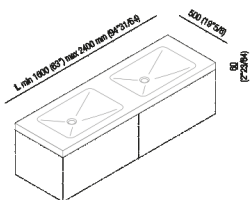

TECHNICAL SPECIFICATION SHEET
Washbasins integrated into the top Flat
XL Raso in appoggio
AXMRAS2Z_

Countertop 6 cm (2" 3/8) with two integrated washbasins Raso AXMRAS2Z_

Benedini Associati, 2002

Flat XL top to be rested on cabinets, with 6 cm thick and double Raso washbasin integrated, in Exmar.

Height:	6 cm	2" 3/8 inches
Depth:	50 cm	19" 3/4 inches

Note: It is available with a minimum length of 160 cm (63") and a maximum length of 240 cm (94" 1/2).

Finishes

White

Materials

Exmar