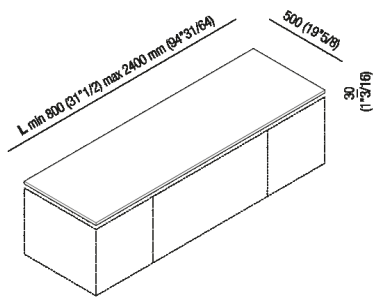

Countertop 3 cm (1" 1/8)

AXX_

Benedini Associati, 2002

Piano 3 cm

Height: 3 cm 1" 1/8 inches

Depth: 50 cm 19" 3/4 inches

Materials

Wood

Marble

Cristalplant® biobased

Note: It is available with a minimum length of 80 cm (31" 1/4) and a maximum length of 240 cm (94" 1/2).