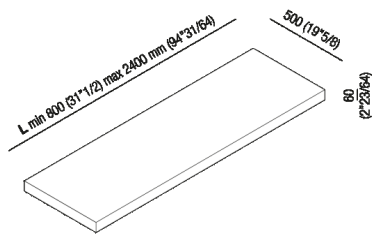

Countertop 6 cm

AXN_

Benedini Associati, 2002

Flat XL self-bearing countertop 6 cm

Height:	6 cm	2" 3/8 inches
Depth:	50 cm	19" 3/4 inches

Materials

Wood

Marble

Cristalplant® biobased

Note: It is available with a minimum length of 80 cm (31" 1/4) and a maximum length of 240 cm (94" 1/2).