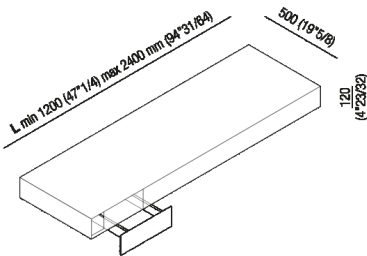

Countertop 12 cm
 AX1_

Benedini Associati, 2002

Countertop 12 cm

Materials

Wood

Height:	12 cm	4" 3/4 inches
Depth:	50 cm	19" 3/4 inches

Note: It is available with a minimum length of 120 cm (47" 1/4) and a maximum length of 240 cm (94" 1/2).