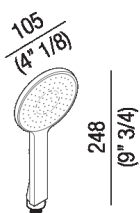

Limescale resistant handheld shower in ABS
with non-return valve
.CRUB1102R_

Limescale resistant handheld shower in ABS with non-return valve, air/water
combination for energy savings and regulated flow at 6 l/min. Coupling 1/2" G. Can
be used with Fez 2 taps.Can be used with Memory taps.

Height: 24.8 cm 9" 3/4 inches

Width: 10.5 cm 4" 1/8 inches

Finishes

Chrome

Materials

ABS