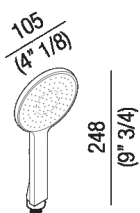

Limescale resistant handheld shower in ABS
 with non-return valve
 .CRUB1102R_

Limescale resistant handheld shower in ABS with non-return valve, air/water
 combination for energy savings and regulated flow at 6 l/min. Coupling 1/2" G. Can
 be used with Sen taps.

Height:	24.8 cm	9" 3/4 inches
Width:	10.5 cm	4" 1/8 inches

Finishes

Chrome

Materials

ABS