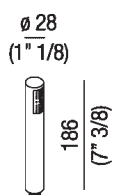

Cylindrical limescale resistant handheld shower in brass with non return valve
 .MET0169R_

Cylindrical limescale resistant handheld shower in brass with non return valve.
 Coupling 1/2" G. Can be used with Sen taps.

Height:	18.6 cm	7" 3/8 inches
Diameter:	2.8 cm	1" 1/8 inches

Finishes

- Chrome
- Brushed
- Matt white
- Mat black
- Natural brushed brass
- Brushed burnished

Materials

- Brass