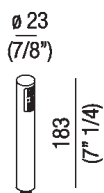

Cylindrical limescale resistant handheld shower in ABS with non-return valve
 .MET0268R_

Cylindrical limescale resistant handheld shower in ABS with non-return valve.
 Coupling 1/2" G. Can be used with Sen taps.

Height:	18.3 cm	7" 1/4 inches
Diameter:	2.3 cm	7/8" inches

Finishes

-  Chrome
-  Brushed
-  Brushed black
-  Satin finish

Materials

-  ABS