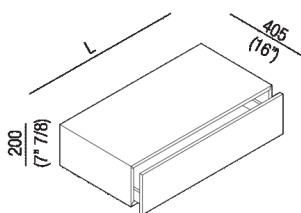

One-drawer storage unit, depth 40,5 cm (16")
AFXMO151_4_

Benedini Associati, 2002

One-drawer storage unit, depth 40,5 cm (16")

Height:	20 cm	7" 7/8 inches
Depth:	40.5 cm	16" inches

Note: It is available with width from 40 to 120 cm.