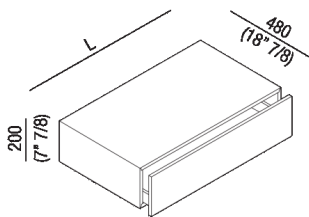

One-drawer storage unit, depth 48 cm (18" 7/8)
 AFXMO151_5_

Benedini Associati, 2002

One-drawer storage unit, depth 48 cm (18" 7/8)

Height:	20 cm	7" 7/8 inches
Depth:	48 cm	18" 7/8 inches

Materials

Wood

Note: It is available with width from 40 to 120 cm.