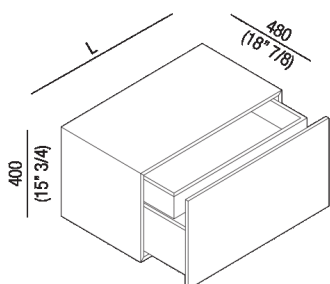

Storage unit with large drawer and 1 inside drawer, depth 40,5 cm (16")
 AFXMO198_4_

Benedini Associati, 2002

Storage unit with large drawer and 1 inside drawer, depth 40,5 cm (16").

Height:	40 cm	15" 3/4 inches
Depth:	40.5 cm	16" inches

Note: It is available with width from 40 to 120 cm.

Materials

Wood