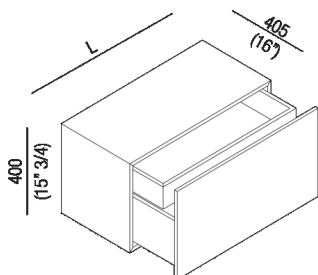

Storage unit with large drawer and 1 inside drawer, depth 48 cm (18" 7/8)
 AFXMO198_5_

Benedini Associati, 2002

Materials

Wood

Storage unit with large drawer and 1 inside drawer, depth 48 cm (18" 7/8).

Height: 40 cm 15" 3/4 inches

Depth: 48 cm 18" 7/8 inches

Note: It is available with width from 40 to 120 cm.