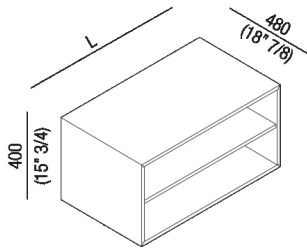

Casing depth cm 48 (18" 7/8)

AFXM0135_50_00

Benedini Associati, 2002

Open storage unit with one shelf.

Materials

Wood

Height:	40 cm	15" 3/4 inches
Depth:	48 cm	18" 7/8 inches

Note: It is available with width from 40 to 100 cm.