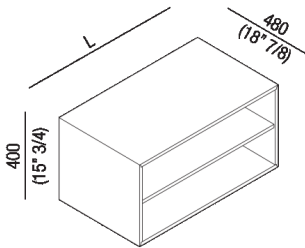

Casing depth cm 48 (18" 7/8)

AFXM0135_50_00

Benedini Associati, 2002

Open storage unit with one shelf.

Materials

Wood

Height:	40 cm	15" 3/4 inches
Depth:	48 cm	18" 7/8 inches

Note: It is available with width from 40 to 100 cm.