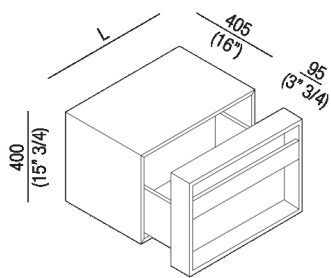

Storage unit with large drawer  
 AFXMO245\_4\_

Javier López, 2015

Storage unit with large drawer.

**Materials**

Wood

Height:	40 cm	15" 3/4 inches
Depth:	48 cm	18" 7/8 inches

Note: It is available with width from 40 to 100 cm.