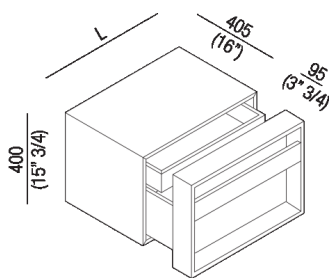

Storage unit with large drawer and 1 inside drawer
 AFXMO246_4_

Javier López, 2015

Storage unit with large drawer and 1 inside drawer.

Height:	40 cm	15" 3/4 inches
Depth:	48 cm	18" 7/8 inches

Materials

Wood

Note: It is available with width from 40 to 100 cm.