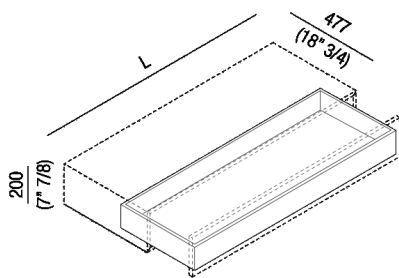

Drawer h 20 cm (7" 7/8)

ALD2_

Benedini Associati, 2015

Finishes

-  Natural oak
-  Brown oak
-  Dark oak
-  Painted teak
-  Grey ash oak

Materials

-  Wood

The drawers have fixed measures: 40, 60, 80, 100 and 120 cm (15"3/7, 23"5/8, 31"1/2, 39"3/8, 47"1/4). The drawer finish is the same as the casing, when this is in wood: when it is lacquered it must be chosen from the wood finishes available.

Note: The drawers are equipped with full extraction runners with push-pull opening and soft-closing mechanism (capacity 40 kg).