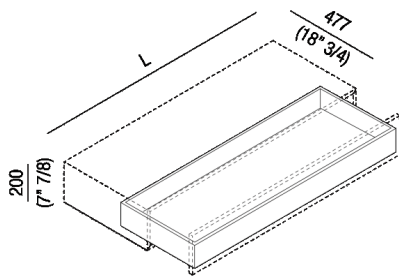

Drawer h 20 cm (7" 7/8)

ALD2\_

Benedini Associati, 2015

**Finishes**

-  Natural oak
-  Brown oak
-  Dark oak
-  Painted teak
-  Grey ash oak

**Materials**

-  Wood

The drawers have fixed measures: 40, 60, 80, 100 and 120 cm (15"3/7, 23"5/8, 31"1/2, 39"3/8, 47"1/4). The drawer finish is the same as the casing, when this is in wood: when it is lacquered it must be chosen from the wood finishes available.

Note: The drawers are equipped with full extraction runners with push-pull opening and soft-closing mechanism (capacity 40 kg).