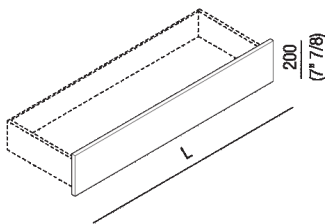

Drawer front

ALF2_

Benedini Associati, 2015

Materials

Wood

The front of the drawers have fixed measurements: 40, 60, 80, 100 and 120 cm (15"3/7, 23"5/8, 31"1/2, 39"3/8 and 47"1/4). All the fronts are supported by a MDF panel lacquered dark grey.

Height: 20 cm 7" 7/8 inches