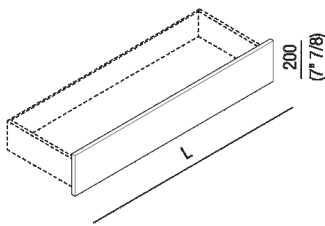

Drawer front

ALF2\_

Benedini Associati, 2015

**Materials**

Wood

The front of the drawers have fixed measurements: 40, 60, 80, 100 and 120 cm (15 3/7, 23 5/8, 31 1/2, 39 3/8 and 47 1/4). The front panels, supported by a dark grey lacquered MDF panel, can be ordered in natural, brown, dark, grey ash oak, reconstituted wood, teak finish, or matt white or dark gray lacquered, raw, green or black leather, white Carrara marble, carnico gray marble, black Marquina marble, brushed burnished brass or natural brushed brass.

Height:                                      20 cm                                      7" 7/8 inches