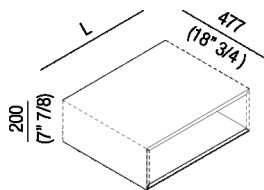

Open compartment

ALG2\_

Benedini Associati, 2015

**Materials**

Wood

The open compartments have standard dimensions of 40 (15"3/7) or 60 cm (23"5/8) length are available in the same finish as the casing.

Height: 20 cm 7" 7/8 inches

Depth: 47.7 cm 18" 3/4 inches

Note: Other than the standard measurements, special dimensions are possible.