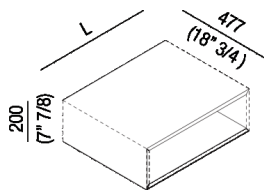

Open compartment
 ALG2_

Benedini Associati, 2015

Materials

Wood

The open compartments have standard dimensions of 40 (15"3/7) or 60 cm (23"5/8) length are available in the same finish as the casing.

Height: 20 cm 7" 7/8 inches

Depth: 47.7 cm 18" 3/4 inches

Note: Other than the standard measurements, special dimensions are possible.