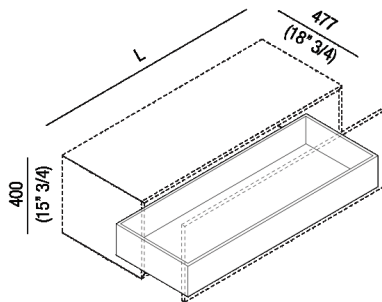

Drawer

ADL4_

Benedini Associati, 2015

Finishes

-  Natural oak
-  Brown oak
-  Dark oak
-  Painted teak
-  Grey ash oak

Materials

-  Wood

The drawers have fixed measures: 40, 60, 80, 100 and 120 cm (15"3/7, 23"5/8, 31"1/2, 39"3/8, 47"1/4). The drawer finish is the same as the casing, when this is in wood: when it is lacquered it must be chosen from the wood finishes available. The storage units of 40 cm (15" 3/4) height can be equipped with an additional internal drawer.

Note: The drawers are equipped with full extraction runners with push-pull opening and soft-closing mechanism (capacity 40 kg).