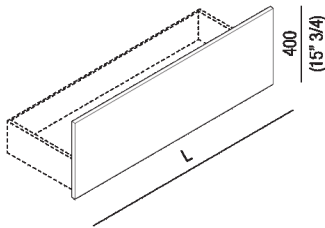

Drawer front

ALF4_

Benedini Associati, 2015

Materials

Wood

The front of the drawers have fixed measurements: 40, 60, 80, 100 and 120 cm (15"3/7, 23"5/8, 31"1/2, 39"3/8 and 47"1/4). All the fronts are supported by a MDF panel lacquered dark grey.

Height: 40 cm 15" 3/4 inches