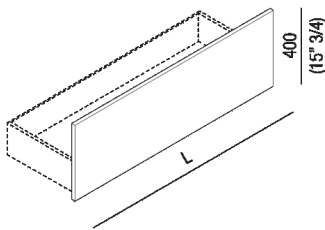

Drawer front

ALF4_

Benedini Associati, 2015

Materials

Wood

The front of the drawers have fixed measurements: 40, 60, 80, 100 and 120 cm (15”3/7, 23”5/8, 31”1/2, 39”3/8 and 47”1/4). The front panels, supported by a dark grey lacquered MDF panel, can be ordered in natural, brown, dark, grey ash oak, reconstituted wood, teak finish, or matt white or dark gray lacquered, raw, green or black leather, white Carrara marble, carnico gray marble, black Marquina marble, brushed burnished brass or natural brushed brass.

Height: 40 cm 15" 3/4 inches