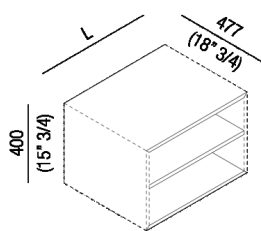

Open compartment

ALG4\_

Benedini Associati, 2015

**Materials**

Wood

The open compartments have standard dimensions of 40 (15"3/7) or 60 cm (23"5/8) length are available in the same finish as the casing.

Height: 40 cm 15" 3/4 inches

Depth: 47.7 cm 18" 3/4 inches

Note: Other than the standard measurements, special dimensions are possible.