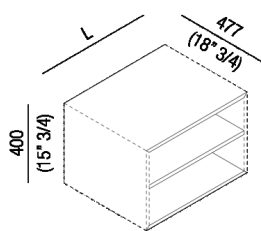

Open compartment

ALG4\_

Benedini Associati, 2015

The open compartments have standard dimensions of 40 (15"3/7) or 60 cm (23"5/8) length are available in the same finish as the casing.

**Materials**

Wood

Height:	40 cm	15" 3/4 inches
Depth:	47.7 cm	18" 3/4 inches

Note: Other than the standard measurements, special dimensions are possible.