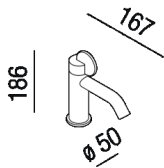

Basin mixer for single-hole tap
 ALIM411D_

Patricia Urquiola, 2021

Finishes

-  Chrome
-  Brushed burnished
-  Natural brushed brass
-  Mat black

Materials

-  Brass

Miscelatore per lavabo monoforo, con flessibili di alimentazione.

Height:	18.6 cm	7" 3/32 inches
Diameter:	5 cm	2" inches
Depth:	16.7 cm	6" 37/64 inches

Note: Orders from May 2021

Main dimensions