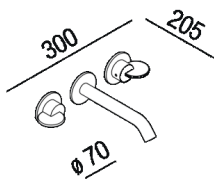

Washbasin tap with dual control
 .ELIM422_+.ILIX420

Patricia Urquiola, 2021

Finishes

-  Mat black
-  Brushed burnished
-  Chrome
-  Natural brushed brass

Materials

-  Brass

Built-in washbasin tap with dual control.

Length:	30 cm	11" 13/16 inches
Diameter:	7 cm	2" 3/4 inches
Depth:	20.5 cm	8" 5/64 inches

Note: Orders from May 2021

Main dimensions