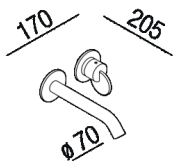

Built-in washbasin mixer tap
 .ELIM432D_+.ILIX431D

Patricia Urquiola, 2021

Finishes

-  Mat black
-  Brushed burnished
-  Chrome
-  Natural brushed brass

Materials

-  Brass

Built-in washbasin mixer tap.

Length:	17 cm	6" 11/16 inches
Diameter:	7 cm	2" 3/4 inches
Depth:	20.5 cm	8" 5/64 inches

Note: Orders from May 2021

Main dimensions