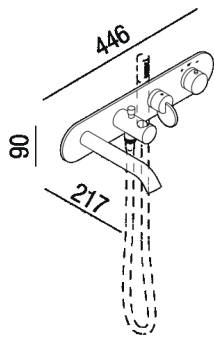

Thermostatic bathtub tap
 .ELIM443_+.ILIX443

Patricia Urquiola, 2021

Finishes

-  Mat black
-  Brushed burnished
-  Chrome
-  Natural brushed brass

Materials

-  Brass

Built-in thermostatic bathtub tap unit with flow deviator and handheld shower holder.

Height:	9 cm	3" 35/64 inches
Length:	44.6 cm	17" 9/16 inches
Depth:	21.7 cm	8" 35/64 inches

Note: Orders from May 2021

Main dimensions