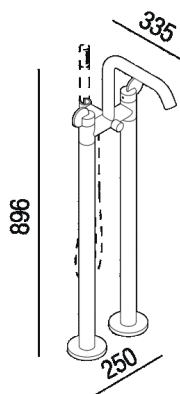

Floor mounted bathtub tap with dual control
 .ELIM425_+.ILIX425

Patricia Urquiola, 2021

Floor mounted bathtub tap with dual control, flow deviator and water connection for handheld shower.

Height: 89.6 cm 35" 9/32 inches

Width: 25 cm 19" 27/32 inches

Depth: 33.5 cm 13" 15/64 inches

Note: Orders from May 2021

Finishes

-  Mat black
-  Brushed burnished
-  Chrome
-  Natural brushed brass

Materials

-  Brass

Main dimensions