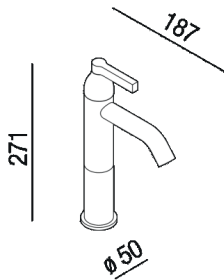

Basin mixer for single-hole tap
 AMIX412D_

Benedini Associati, 2021

Basin mixer for single-hole tap with flexible water mains connection hoses.

Height: 27.1 cm 10" 43/64 inches

Diameter: 5 cm 2" inches

Depth: 16.7 cm 6" 37/64 inches

Finishes

-  Mat black
-  Chrome
-  Natural brushed brass
-  Brushed burnished

Materials

-  Brass

Main dimensions