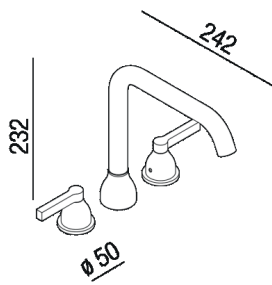

Washbasin tap set designed to fit three holes
 AMIX415D_

Benedini Associati, 2021

Finishes

-  Mat black
-  Brushed burnished
-  Natural brushed brass
-  Chrome

Materials

-  Brass

Washbasin tap designed to fit three holes with double control and flexible water mains connection hoses.

Height:	23.2 cm	9" 9/64 inches
Diameter:	5 cm	2" inches
Depth:	24.2 cm	9" 17/32 inches

Main dimensions