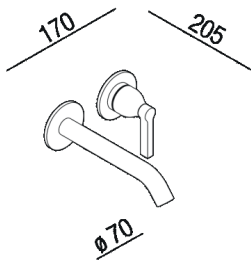

Built-in washbasin mixer tap
.EMIX432D_+.ILIX431D

Built-in washbasin mixer tap.

Length: 17 cm 6" 11/16 inches

Diameter: 7 cm 2" 3/4 inches

Depth: 20.5 cm 8" 5/64 inches

Finishes

Mat black

Brushed burnished

Chrome

Natural brushed brass

Materials

Brass

Main dimensions