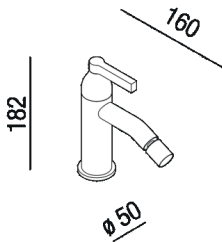

Bidet mixer tap
 AMIX416D_

Benedini Associati, 2021

Bidet mixer tap with single gradual flow control and flexible connection to water mains.

Height:	18.2 cm	7" 11/64 inches
---------	---------	-----------------

Diameter:	5 cm	2" inches
-----------	------	-----------

Depth:	16 cm	6" 19/64 inches
--------	-------	-----------------

Finishes

-  Mat black
-  Brushed burnished
-  Chrome
-  Natural brushed brass

Materials

-  Brass

Main dimensions