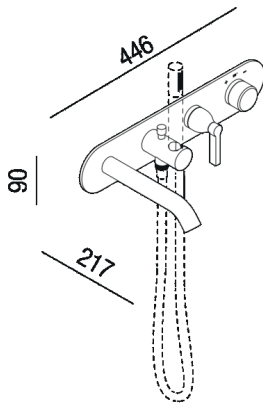

Thermostatic bathtub tap
 .EMIX443_+.ILIX443

Built-in thermostatic bathtub tap unit with flow deviator and handheld shower holder.

Height: 9 cm 3" 35/64 inches

Width: 44.6 cm 17" 9/16 inches

Depth: 21.7 cm 8" 35/64 inches

Finishes

-  Chrome
-  Brushed burnished
-  Black
-  Natural brushed brass

Materials

-  Brass

Main dimensions