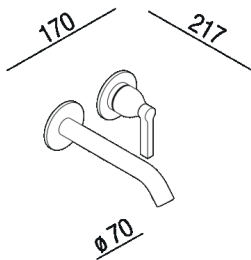

---

Built-in bathtub tap unit  
.EMIX437D\_+ILIX431D

Benedini Associati, 2021

---

Built-in bathtub tap unit, spout L 20 cm.

---

Diameter:	7 cm	2" 3/4 inches
Depth:	21.7 cm	8" 35/64 inches

---